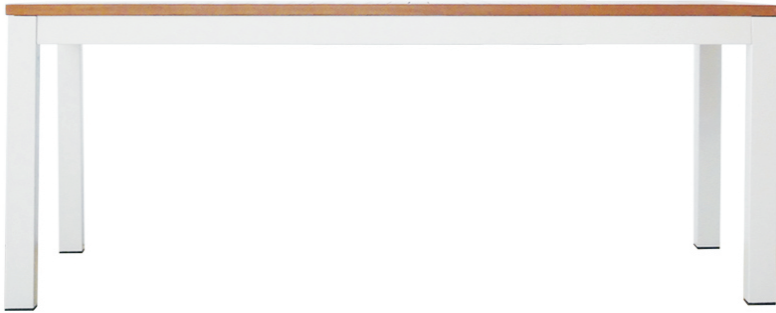

NUSA TABLE L240

NST240

DESCRIPTION

Crafted by master craftsmen with attention to detail. Table top is made of hand selected, kiln dried timber. Perfect for outdoor dining areas. Teak wood being extremely long lasting is the optimal choice for commercial outdoor furniture. Knockdown construction for times when the furniture is to be stored. Powder coated corrosion resistant aluminium frame.

DIMENSIONS

Length/Width : 240 cm
Depth : 100 cm
Total Height : 75 cm

PACKAGING

Weight : 50,3 Kg/Unit
Volume : 0,32 m³
Packing : 1/Box

TIMBER FINISH

Natural

ALUMINUM FINISH

Matt Black