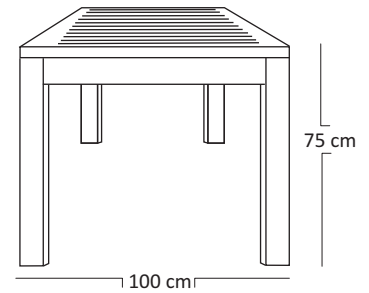

NUSA TABLE L240

NST240

DESCRIPTION

Crafted by master craftsmen with attention to detail. Table top is made of hand selected, kiln dried timber. Perfect for outdoor dining areas. Teak wood being extremely long lasting is the optimal choice for commercial outdoor furniture. Knockdown construction for times when the furniture is to be stored. Powder coated corrosion resistant aluminium frame.

DIMENSIONS

Length/Width : 240 cm
Depth : 100 cm
Total Height : 75 cm

PACKAGING

Weight : 50,3 Kg/Unit
Volume : 0,32 m³
Packing : 1/Box

TIMBER FINISH

Natural

ALUMINUM FINISH

Matt Black