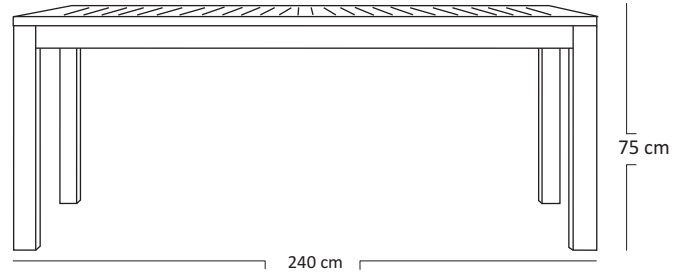

NUSA TABLE L240

NST240

DESCRIPTION

Crafted by master craftsmen with attention to detail. Table top is made of hand selected, kiln dried timber. Perfect for outdoor dining areas. Teak wood being extremely long lasting is the optimal choice for commercial outdoor furniture. Knockdown construction for times when the furniture is to be stored. Powder coated corrosion resistant aluminium frame.

DIMENSIONS

Length/Width : 240 cm
Depth : 100 cm
Total Height : 75 cm

PACKAGING

Weight : 50,3 Kg/Unit
Volume : 0,32 m³
Packing : 1/Box

TIMBER FINISH

Natural

ALUMINUM FINISH

Matt Black