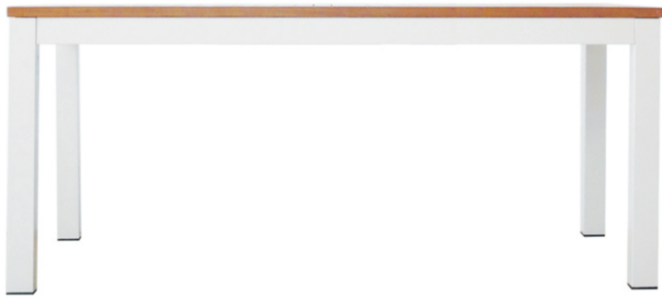

NUSA TABLE L180

NST180

DESCRIPTION

Crafted by master craftsmen with attention to detail. Table top is made of hand selected, kiln dried timber. Perfect for outdoor dining areas. Teak wood being extremely long lasting is the optimal choice for commercial outdoor furniture. Knockdown construction for times when the furniture is to be stored. Powder coated corrosion resistant aluminium frame.

DIMENSIONS

Length/Width : 180 cm
Depth : 100 cm
Total Height : 75 cm

PACKAGING

Weight : 42 Kg/Unit
Volume : 0,24 m³
Packing : 1/Box

TIMBER FINISH

Natural

ALUMINUM FINISH

Matt Black