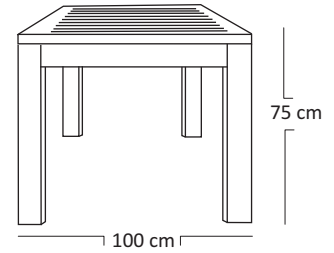

NUSA TABLE L180

NST180

DESCRIPTION

Crafted by master craftsmen with attention to detail. Table top is made of hand selected, kiln dried timber. Perfect for outdoor dining areas. Teak wood being extremely long lasting is the optimal choice for commercial outdoor furniture. Knockdown construction for times when the furniture is to be stored. Powder coated corrosion resistant aluminium frame.

DIMENSIONS

Length/Width : 180 cm
Depth : 100 cm
Total Height : 75 cm

PACKAGING

Weight : 42 Kg/Unit
Volume : 0,24 m³
Packing : 1/Box

TIMBER FINISH

Natural

ALUMINUM FINISH

Matt Black