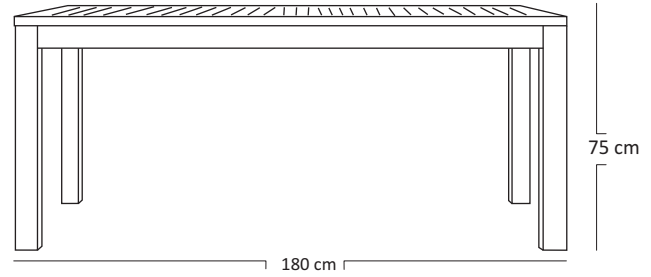

NUSA TABLE L180

NST180

DESCRIPTION

Crafted by master craftsmen with attention to detail. Table top is made of hand selected, kiln dried timber. Perfect for outdoor dining areas. Teak wood being extremely long lasting is the optimal choice for commercial outdoor furniture. Knockdown construction for times when the furniture is to be stored. Powder coated corrosion resistant aluminium frame.

DIMENSIONS

Length/Width : 180 cm
Depth : 100 cm
Total Height : 75 cm

PACKAGING

Weight : 42 Kg/Unit
Volume : 0,24 m³
Packing : 1/Box

TIMBER FINISH

Natural

ALUMINUM FINISH

Matt Black