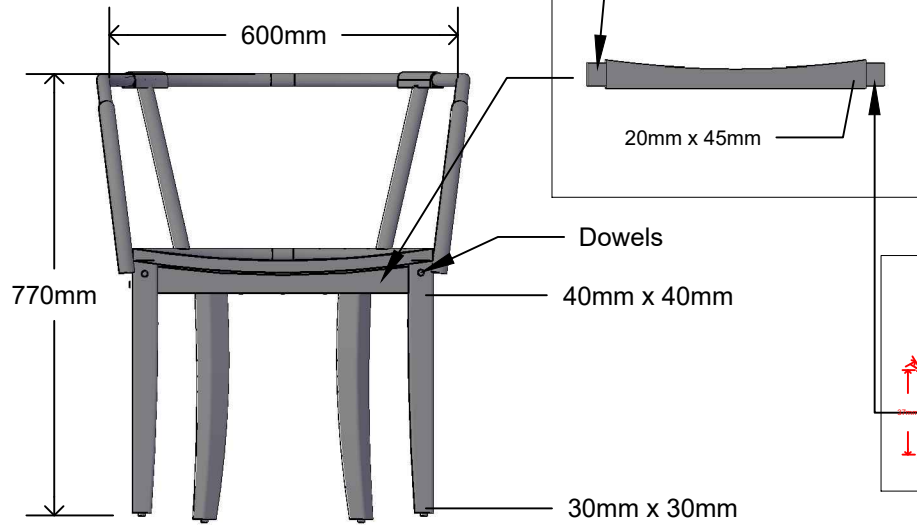

	DESCRIPTION	SIZE	L600 X D580 X H770	BUYER		DESIGN BY: IQA	PAGE NO.
	NUSA DINING CHAIR	DATE	15 MARCH 2019	CHECKED		COLLECTION	1/4
		DATE REV.		APPROVED			

Front View

Bottom View

Side View

Top View

DESCRIPTION	SIZE	L600 X D580 X H770	BUYER	DESIGN BY: IQA	PAGE NO.
NUSA DINING CHAIR	DATE	15 MARCH 2019	CHECKED	COLLECTION	2/4
	DATE REV.		APPROVED		

Front View

Top View

Side View

DESCRIPTION	SIZE	L600 X D580 X H770	BUYER		DESIGN BY: IQA	PAGE NO.
	DATE	15 MARCH 2019	CHECKED		COLLECTION	3/4
	DATE REV.		APPROVED			

Top View

Bottom View

Front View

Side View

DESCRIPTION	SIZE	L600 X D580 X H770	BUYER		DESIGN BY: IQA	PAGE NO.
	NUSA DINING CHAIR	DATE	15 MARCH 2019	CHECKED		4/4
		DATE REV.		APPROVED		