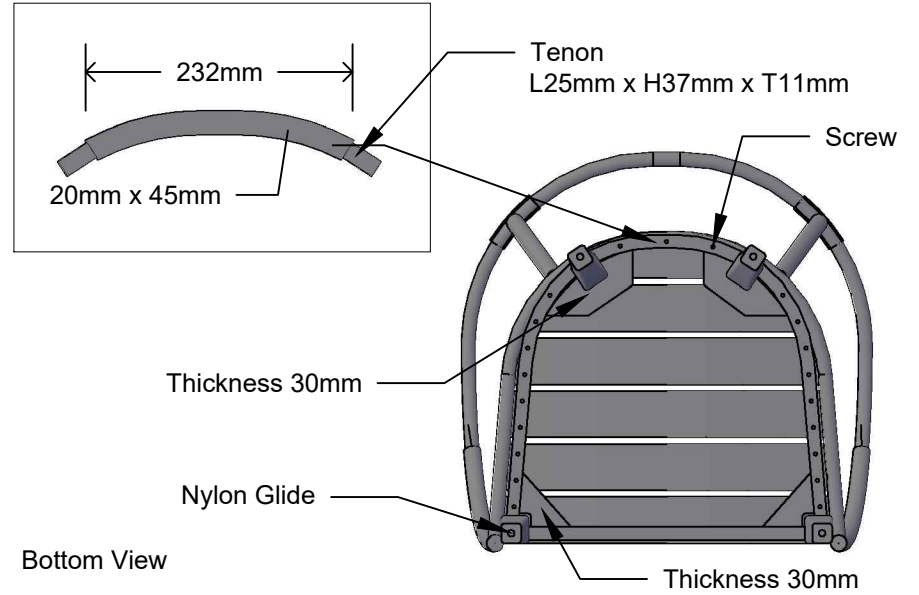

	DESCRIPTION	SIZE	L600 X D580 X H770	BUYER		DESIGN BY: IQA	PAGE NO.
	NUSA DINING CHAIR	DATE	15 MARCH 2019	CHECKED		COLLECTION	1/4
		DATE REV.		APPROVED			

Front View

Bottom View

Side View

Top View

DESCRIPTION	SIZE	L600 X D580 X H770	BUYER	DESIGN BY: IQA	PAGE NO.
NUSA DINING CHAIR	DATE	15 MARCH 2019	CHECKED	COLLECTION	2/4
	DATE REV.		APPROVED		

Front View

Top View

Side View

DESCRIPTION	SIZE	L600 X D580 X H770	BUYER		DESIGN BY: IQA	PAGE NO.
	DATE	15 MARCH 2019	CHECKED		COLLECTION	3/4
	DATE REV.		APPROVED			

Top View

Bottom View

Front View

Side View

DESCRIPTION	SIZE	L600 X D580 X H770	BUYER		DESIGN BY: IQA	PAGE NO.
	NUSA DINING CHAIR	DATE	15 MARCH 2019	CHECKED		4/4
		DATE REV.		APPROVED		