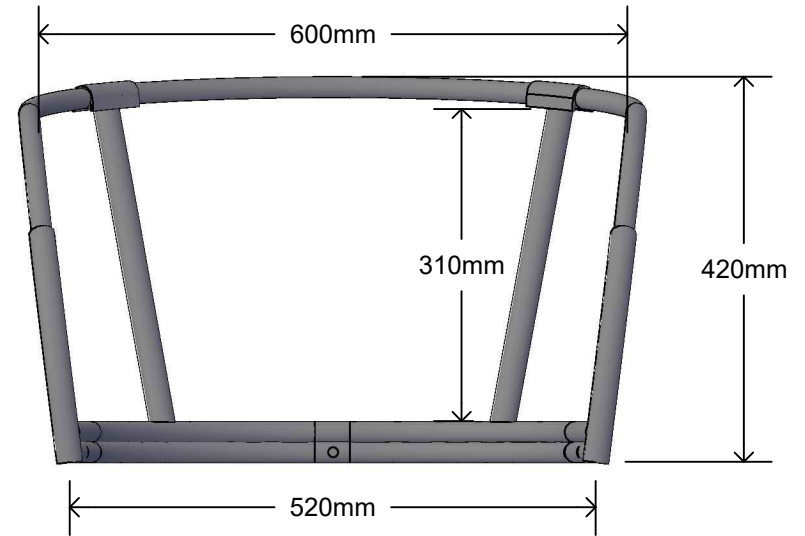

	DESCRIPTION	SIZE	L600 X D580 X H770	BUYER		DESIGN BY: IQA	PAGE NO.
	NUSA DINING CHAIR	DATE	15 MARCH 2019	CHECKED		COLLECTION	1/4
		DATE REV.		APPROVED			

Front View

Bottom View

Side View

Top View

DESCRIPTION	SIZE	L600 X D580 X H770	BUYER	DESIGN BY: IQA	PAGE NO.
NUSA DINING CHAIR	DATE	15 MARCH 2019	CHECKED	COLLECTION	2/4
	DATE REV.		APPROVED		

Front View

Top View

Side View

DESCRIPTION	SIZE	L600 X D580 X H770	BUYER		DESIGN BY: IQA	PAGE NO.
	DATE	15 MARCH 2019	CHECKED		COLLECTION	3/4
	DATE REV.		APPROVED			

Top View

Bottom View

Front View

Side View

DESCRIPTION	SIZE	L600 X D580 X H770	BUYER		DESIGN BY: IQA	PAGE NO.
	NUSA DINING CHAIR	DATE	15 MARCH 2019	CHECKED		4/4
		DATE REV.		APPROVED		