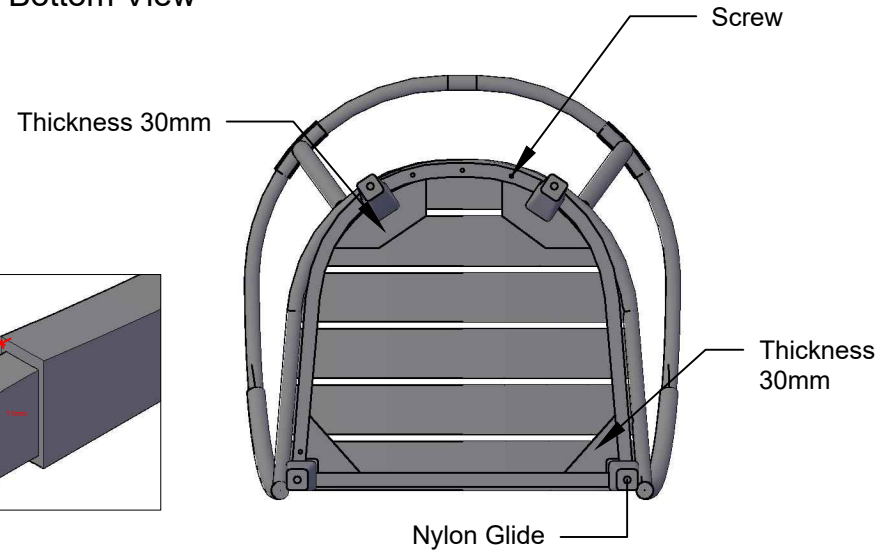

	DESCRIPTION	SIZE	L600 X D580 X H770	BUYER		DESIGN BY: IQA	PAGE NO.
	NUSA DINING CHAIR	DATE	15 MARCH 2019	CHECKED		COLLECTION	1/4
		DATE REV.		APPROVED			

Front View

Bottom View

Side View

Top View

DESCRIPTION	SIZE	L600 X D580 X H770	BUYER	DESIGN BY: IQA	PAGE NO.
NUSA DINING CHAIR	DATE	15 MARCH 2019	CHECKED	COLLECTION	2/4
	DATE REV.		APPROVED		

Front View

Top View

Side View

DESCRIPTION	SIZE	L600 X D580 X H770	BUYER		DESIGN BY: IQA	PAGE NO.
	DATE	15 MARCH 2019	CHECKED		COLLECTION	3/4
	DATE REV.		APPROVED			

Top View

Bottom View

Front View

Side View

DESCRIPTION	SIZE	L600 X D580 X H770	BUYER		DESIGN BY: IQA	PAGE NO.
	NUSA DINING CHAIR	DATE	15 MARCH 2019	CHECKED		4/4
		DATE REV.		APPROVED		