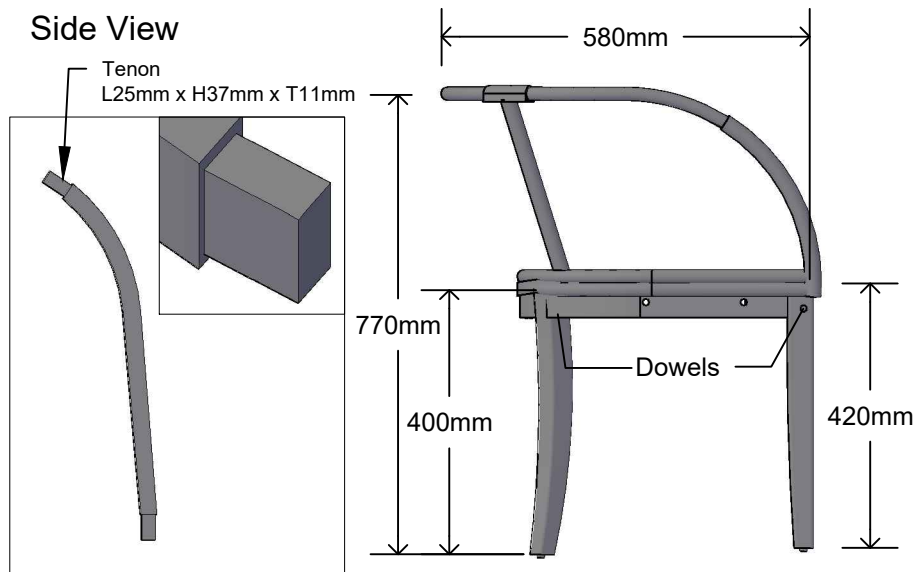

	DESCRIPTION	SIZE	L600 X D580 X H770	BUYER		DESIGN BY: IQA	PAGE NO.
	NUSA DINING CHAIR	DATE	15 MARCH 2019	CHECKED		COLLECTION	1/4
		DATE REV.		APPROVED			

Front View

Bottom View

Side View

Top View

DESCRIPTION	SIZE	L600 X D580 X H770	BUYER	DESIGN BY: IQA	PAGE NO.
NUSA DINING CHAIR	DATE	15 MARCH 2019	CHECKED	COLLECTION	2/4
	DATE REV.		APPROVED		

Front View

Top View

Side View

DESCRIPTION	SIZE	L600 X D580 X H770	BUYER		DESIGN BY: IQA	PAGE NO.
	DATE	15 MARCH 2019	CHECKED		COLLECTION	3/4
	DATE REV.		APPROVED			

Top View

Bottom View

Front View

Side View

DESCRIPTION	SIZE	L600 X D580 X H770	BUYER		DESIGN BY: IQA	PAGE NO.
	NUSA DINING CHAIR	DATE	15 MARCH 2019	CHECKED		4/4
		DATE REV.		APPROVED		