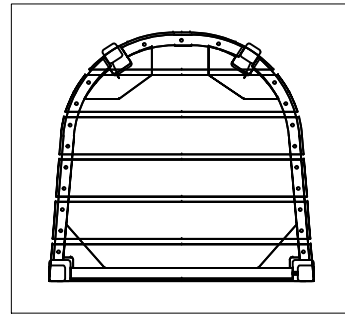

	DESCRIPTION	SIZE	L600 X D580 X H770	BUYER		DESIGN BY: IQA	PAGE NO.
	NUSA DINING CHAIR	DATE	15 MARCH 2019	CHECKED		COLLECTION	1/4
		DATE REV.		APPROVED			

Front View

Bottom View

Side View

Top View

DESCRIPTION	SIZE	L600 X D580 X H770	BUYER	DESIGN BY: IQA	PAGE NO.
NUSA DINING CHAIR	DATE	15 MARCH 2019	CHECKED	COLLECTION	2/4
	DATE REV.		APPROVED		

Front View

Top View

Side View

DESCRIPTION	SIZE	L600 X D580 X H770	BUYER		DESIGN BY: IQA	PAGE NO.
	DATE	15 MARCH 2019	CHECKED		COLLECTION	3/4
	DATE REV.		APPROVED			

Top View

Bottom View

Front View

Side View

DESCRIPTION	SIZE	L600 X D580 X H770	BUYER		DESIGN BY: IQA	PAGE NO.
	NUSA DINING CHAIR	DATE	15 MARCH 2019	CHECKED		4/4
		DATE REV.		APPROVED		