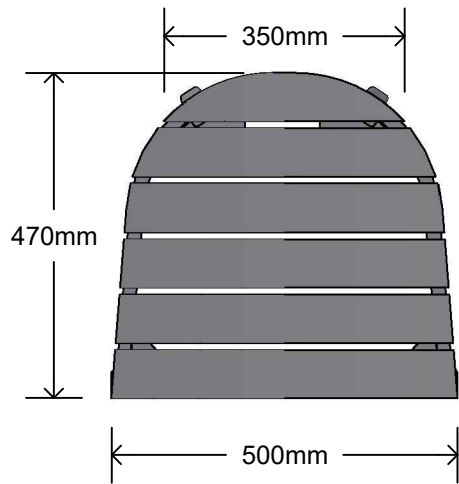

	DESCRIPTION	SIZE	L600 X D580 X H770	BUYER		DESIGN BY: IQA	PAGE NO.
	NUSA DINING CHAIR	DATE	15 MARCH 2019	CHECKED		COLLECTION	1/4
		DATE REV.		APPROVED			

Front View

Bottom View

Side View

Top View

DESCRIPTION	SIZE	L600 X D580 X H770	BUYER	DESIGN BY: IQA	PAGE NO.
NUSA DINING CHAIR	DATE	15 MARCH 2019	CHECKED	COLLECTION	2/4
	DATE REV.		APPROVED		

Front View

Top View

Side View

DESCRIPTION	SIZE	L600 X D580 X H770	BUYER		DESIGN BY: IQA	PAGE NO.
	DATE	15 MARCH 2019	CHECKED		COLLECTION	3/4
	DATE REV.		APPROVED			

Top View

Bottom View

Front View

Side View

DESCRIPTION	SIZE	L600 X D580 X H770	BUYER		DESIGN BY: IQA	PAGE NO.
	NUSA DINING CHAIR	DATE	15 MARCH 2019	CHECKED		4/4
		DATE REV.		APPROVED		