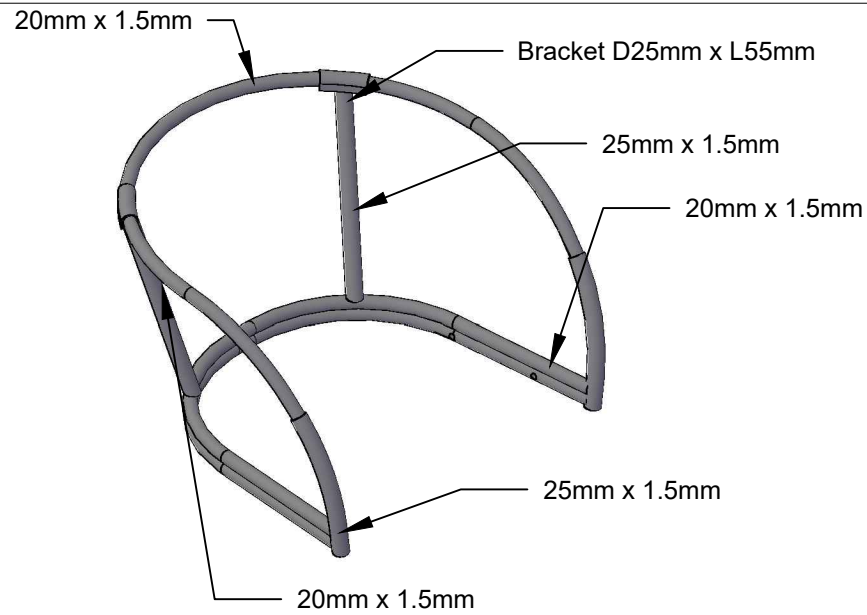

	DESCRIPTION	SIZE	L600 X D580 X H770	BUYER		DESIGN BY: IQA	PAGE NO.
	NUSA DINING CHAIR	DATE	15 MARCH 2019	CHECKED		COLLECTION	1/4
		DATE REV.		APPROVED			

Front View

Bottom View

Side View

Top View

DESCRIPTION	SIZE	L600 X D580 X H770	BUYER	DESIGN BY: IQA	PAGE NO.
NUSA DINING CHAIR	DATE	15 MARCH 2019	CHECKED	COLLECTION	2/4
	DATE REV.		APPROVED		

Front View

Top View

Side View

DESCRIPTION	SIZE	L600 X D580 X H770	BUYER		DESIGN BY: IQA	PAGE NO.
	DATE	15 MARCH 2019	CHECKED		COLLECTION	3/4
	DATE REV.		APPROVED			

Top View

Bottom View

Front View

Side View

DESCRIPTION	SIZE	L600 X D580 X H770	BUYER		DESIGN BY: IQA	PAGE NO.
	NUSA DINING CHAIR	DATE	15 MARCH 2019	CHECKED		4/4
		DATE REV.		APPROVED		