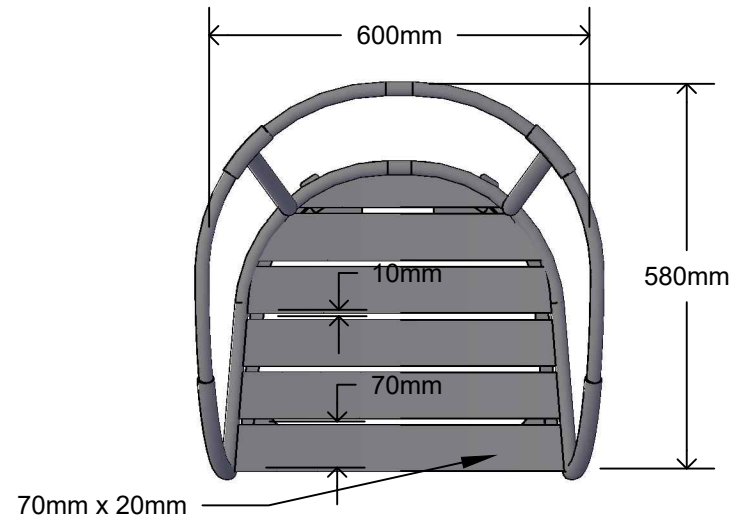

	DESCRIPTION	SIZE	L600 X D580 X H770	BUYER		DESIGN BY: IQA	PAGE NO.
	NUSA DINING CHAIR	DATE	15 MARCH 2019	CHECKED		COLLECTION	1/4
		DATE REV.		APPROVED			

Front View

Bottom View

Side View

Top View

DESCRIPTION	SIZE	L600 X D580 X H770	BUYER	DESIGN BY: IQA	PAGE NO.
NUSA DINING CHAIR	DATE	15 MARCH 2019	CHECKED	COLLECTION	2/4
	DATE REV.		APPROVED		

Front View

Top View

Side View

DESCRIPTION	SIZE	L600 X D580 X H770	BUYER		DESIGN BY: IQA	PAGE NO.
	DATE	15 MARCH 2019	CHECKED		COLLECTION	3/4
	DATE REV.		APPROVED			

Top View

Bottom View

Front View

Side View

DESCRIPTION	SIZE	L600 X D580 X H770	BUYER		DESIGN BY: IQA	PAGE NO.
	NUSA DINING CHAIR	DATE	15 MARCH 2019	CHECKED		4/4
		DATE REV.		APPROVED		