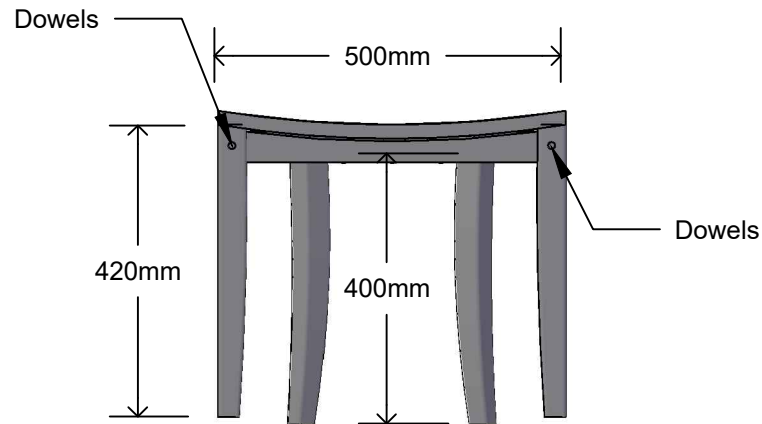

	DESCRIPTION	SIZE	L600 X D580 X H770	BUYER		DESIGN BY: IQA	PAGE NO.
	NUSA DINING CHAIR	DATE	15 MARCH 2019	CHECKED		COLLECTION	1/4
		DATE REV.		APPROVED			

Front View

Bottom View

Side View

Top View

DESCRIPTION	SIZE	L600 X D580 X H770	BUYER	DESIGN BY: IQA	PAGE NO.
NUSA DINING CHAIR	DATE	15 MARCH 2019	CHECKED	COLLECTION	2/4
	DATE REV.		APPROVED		

Front View

Top View

Side View

DESCRIPTION	SIZE	L600 X D580 X H770	BUYER		DESIGN BY: IQA	PAGE NO.
	DATE	15 MARCH 2019	CHECKED		COLLECTION	3/4
	DATE REV.		APPROVED			

Top View

Bottom View

Front View

Side View

DESCRIPTION	SIZE	L600 X D580 X H770	BUYER		DESIGN BY: IQA	PAGE NO.
	NUSA DINING CHAIR	DATE	15 MARCH 2019	CHECKED		4/4
		DATE REV.		APPROVED		