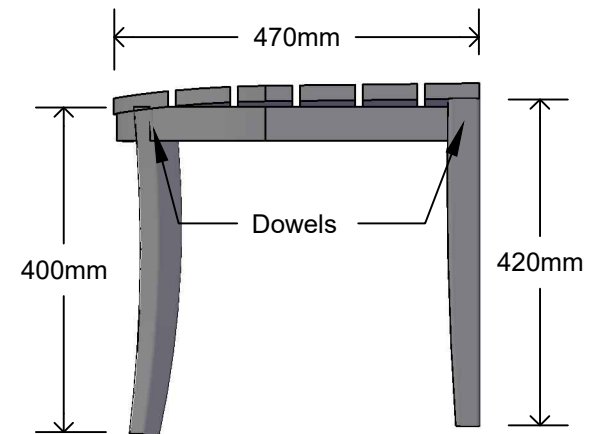

	DESCRIPTION	SIZE	L600 X D580 X H770	BUYER		DESIGN BY: IQA	PAGE NO.
	NUSA DINING CHAIR	DATE	15 MARCH 2019	CHECKED		COLLECTION	1/4
		DATE REV.		APPROVED			

Front View

Bottom View

Side View

Top View

DESCRIPTION	SIZE	L600 X D580 X H770	BUYER	DESIGN BY: IQA	PAGE NO.
NUSA DINING CHAIR	DATE	15 MARCH 2019	CHECKED	COLLECTION	2/4
	DATE REV.		APPROVED		

Front View

Top View

Side View

DESCRIPTION	SIZE	L600 X D580 X H770	BUYER		DESIGN BY: IQA	PAGE NO.
	DATE	15 MARCH 2019	CHECKED		COLLECTION	3/4
	DATE REV.		APPROVED			

Top View

Bottom View

Front View

Side View

DESCRIPTION	SIZE	L600 X D580 X H770	BUYER		DESIGN BY: IQA	PAGE NO.
	NUSA DINING CHAIR	DATE	15 MARCH 2019	CHECKED		4/4
		DATE REV.		APPROVED		