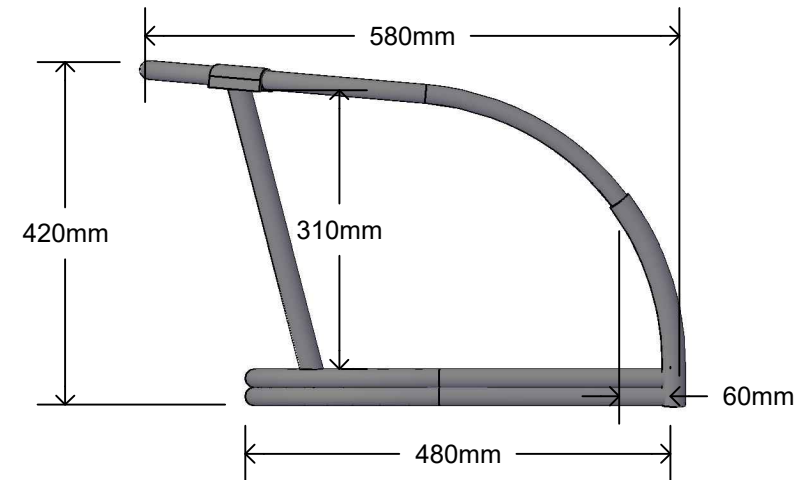

	DESCRIPTION	SIZE	L600 X D580 X H770	BUYER		DESIGN BY: IQA	PAGE NO.
	NUSA DINING CHAIR	DATE	15 MARCH 2019	CHECKED		COLLECTION	1/4
		DATE REV.		APPROVED			

Front View

Bottom View

Side View

Top View

DESCRIPTION	SIZE	L600 X D580 X H770	BUYER	DESIGN BY: IQA	PAGE NO.
NUSA DINING CHAIR	DATE	15 MARCH 2019	CHECKED	COLLECTION	2/4
	DATE REV.		APPROVED		

Front View

Top View

Side View

DESCRIPTION	SIZE	L600 X D580 X H770	BUYER		DESIGN BY: IQA	PAGE NO.
	DATE	15 MARCH 2019	CHECKED		COLLECTION	3/4
	DATE REV.		APPROVED			

Top View

Bottom View

Front View

Side View

DESCRIPTION	SIZE	L600 X D580 X H770	BUYER		DESIGN BY: IQA	PAGE NO.
	NUSA DINING CHAIR	DATE	15 MARCH 2019	CHECKED		4/4
		DATE REV.		APPROVED		