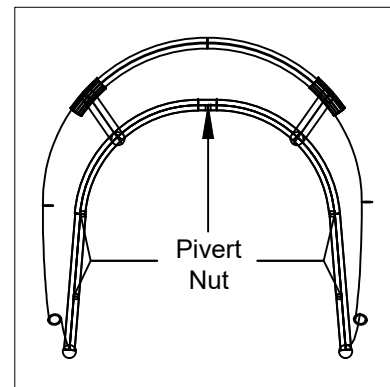

	DESCRIPTION	SIZE	L600 X D580 X H770	BUYER		DESIGN BY: IQA	PAGE NO.
	NUSA DINING CHAIR	DATE	15 MARCH 2019	CHECKED		COLLECTION	1/4
		DATE REV.		APPROVED			

Front View

Bottom View

Side View

Top View

DESCRIPTION	SIZE	L600 X D580 X H770	BUYER	DESIGN BY: IQA	PAGE NO.
NUSA DINING CHAIR	DATE	15 MARCH 2019	CHECKED	COLLECTION	2/4
	DATE REV.		APPROVED		

Front View

Top View

Side View

DESCRIPTION	SIZE	L600 X D580 X H770	BUYER		DESIGN BY: IQA	PAGE NO.
	DATE	15 MARCH 2019	CHECKED		COLLECTION	3/4
	DATE REV.		APPROVED			

Top View

Bottom View

Front View

Side View

DESCRIPTION	SIZE	L600 X D580 X H770	BUYER		DESIGN BY: IQA	PAGE NO.
	NUSA DINING CHAIR	DATE	15 MARCH 2019	CHECKED		4/4
		DATE REV.		APPROVED		