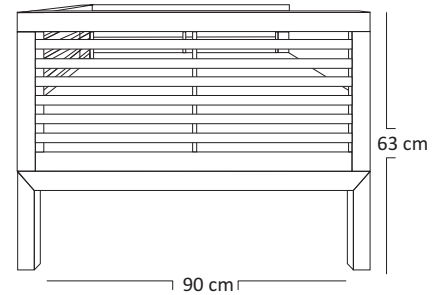

ACCURA SOFA 1 SEATER

ACS361

DESCRIPTION

Our Accura Collection combines the timeless beauty of teak with the strength and resiliency of Stainless Steel to produce stunning designs and high performance furniture. Perfect for indoor as well as outdoor use in a residential or a commercial setting. Highly durable and low maintenance furniture. Made of Grade A Kiln dried plantation grown teak wood and grade 304 stainless steel.

DIMENSIONS

Length/Width : 100 cm
Depth : 90 cm
Total Height : 63 cm
Seat Height : 44 cm