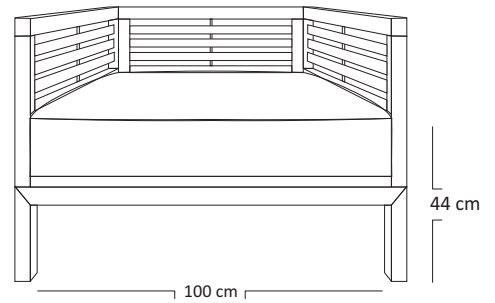

ACCURA SOFA 1 SEATER

ACS361

DESCRIPTION

Our Accura Collection combines the timeless beauty of teak with the strength and resiliency of Stainless Steel to produce stunning designs and high performance furniture. Perfect for indoor as well as outdoor use in a residential or a commercial setting. Highly durable and low maintenance furniture. Made of Grade A Kiln dried plantation grown teak wood and grade 304 stainless steel.

DIMENSIONS

Length/Width : 100 cm
Depth : 90 cm
Total Height : 63 cm
Seat Height : 44 cm