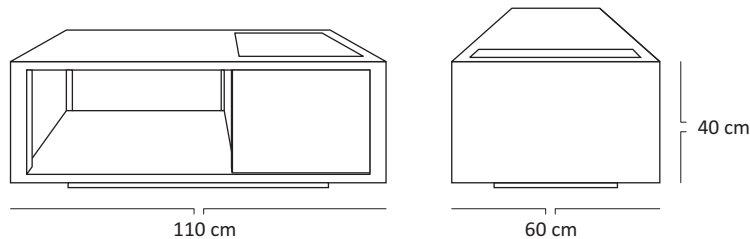

MILAN COFFEE TABLE

MCT39

Description :

Danish design with straight lines and thoughtful attention to detail. Crafted from solid genuine teak. Goes well with a variety of sofas.

Finishing :

AM I - Stain

Teak Brown

Natural

Dimensions :

Length : 110 cm

Width : 60 cm

Height : 40 cm

Packaging :

Weight : 50 kg /Unit

Volume : 0.28 m³