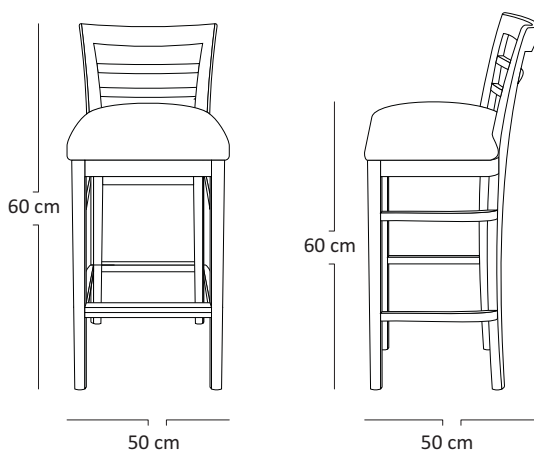

# DOME BAR CHAIR

DBC49

## Description :

A handy chair suitable for Cafe and restaurants. It is made of Solid wood.

The chair is designed to maximize your seating capacity without compromising the comfort of your valued customers.

## Dimensions :

Total Width : 45 cm

Total Depth : 54 cm

Height : 110 cm

Seat Height : 75 cm

Seat Depth : 45 cm