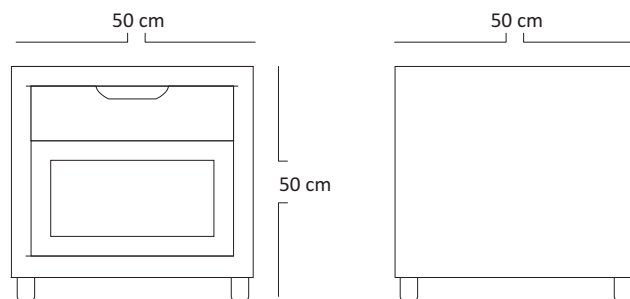

HUDSON BEDSIDE TABLE

BST105

Description :

The streamlined contemporary hudson bedside table has a striking presence. It features a drawer and a door providing ample space. The set comes with a left opening unit and a right opening unit.

Finishing :

AM I - Stain

Teak Brown

Natural

Dimensions :

Length : 50 cm

Width : 50 cm

Height : 50 cm

Packaging :

Weight : 20 kg /Unit

Volume : 0.14 m³

Packing : 1 / Box