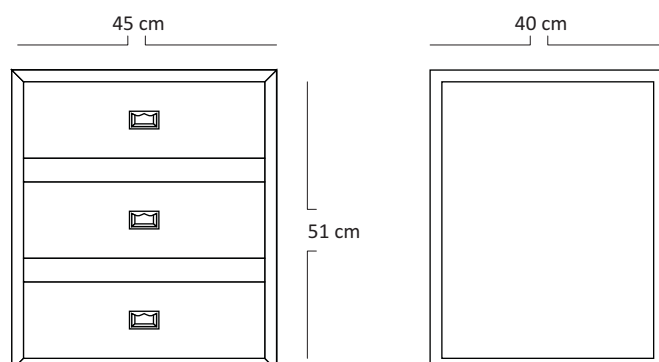

# CHELSEA BEDSIDE TABLE

CBT103

## Description :

Organise your clutter in this three drawer bedside table. Made of solid teak wood and teak ply drawers underneath for easy movement of drawers. Solid woden top that is enough to hold most bedside lamps for years.

## Dimensions :

Length : 45 cm

Width : 40 cm

Height : 51 cm

## Packaging :

Weight : 15 kg /Unit

Volume : 0.20 m<sup>3</sup>

Packing : 2 / Box