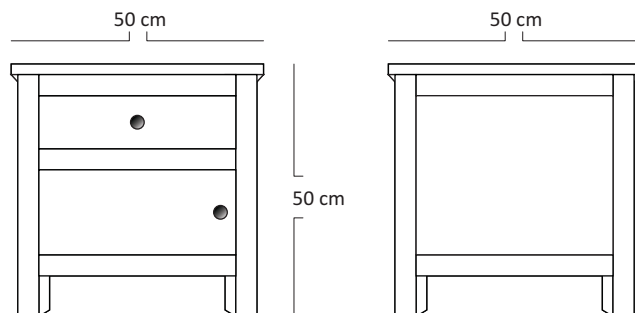

BAHAMAS BEDSIDE TABLE

BST11

Description :

Crafted in high grade solid Teak wood. Brass fittings.

Finishing :

AM I - Stain

Teak Brown

Natural

Dimensions :

Length : 50 cm

Width : 50 cm

Height : 50 cm

Packaging :

Weight : 20.15 kg /Unit

Volume : 0.14 m³

Packing : 1 / Box